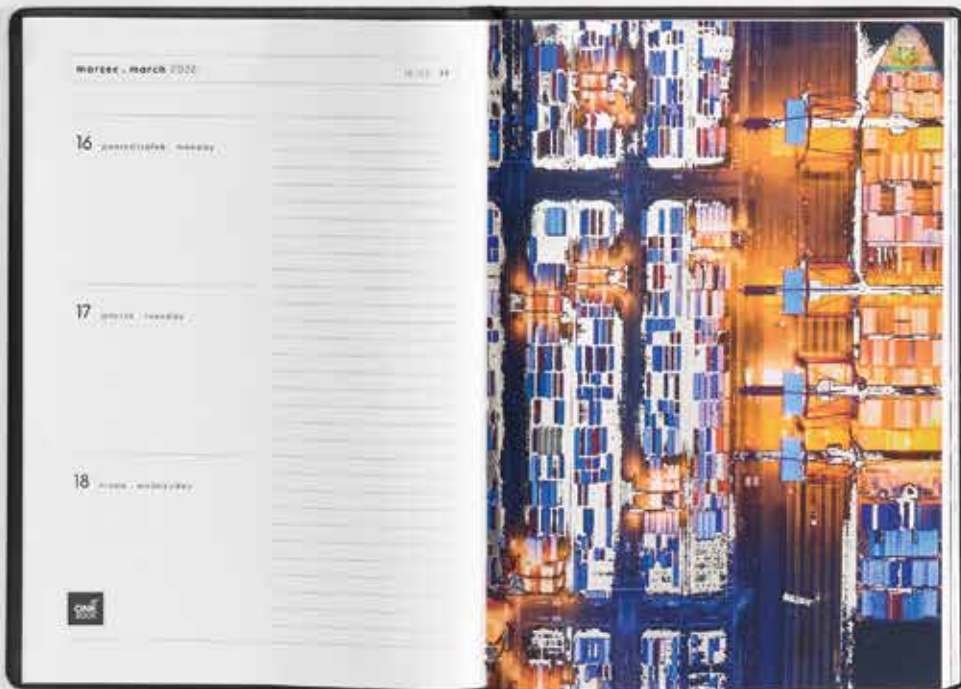

FULL INTERIOR PERSONALIZATION -
ADD LOGO OR FULL-COLOR GRAPHICS ON EVERY PAGE OF YOUR CALENDAR/NOTEBOOK.

BLOKI AUTORSKIE SZYTO-KLEJONE CUSTOMISED SEWN-GLUED BOOK BLOCKS	format i układ size and layout	oprawa cover	papier paper		druk printing
	do wyboru model kalendarza/notebooku calendar/notebook model to choose from	do wyboru ze wzornika opraw to choose from the cover sample list	biały white chamois ivory recykling recycled	len linen kamień stone trawa grass - tylko w notesach only in notebooks	cyfrowy digital